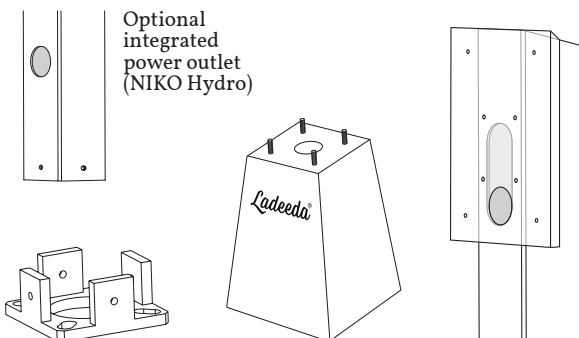

Ladeeda® is an easy to install, stylish pedestal designed & produced in Belgium from high quality materials, compatible with a variety of charging stations.

Specifications

- Column 120x120x2 mm
- Height: 1450 mm
- Made from NEW revolutionary Magnelis® steel (25 years corrosion resistant)
- Adaptor plate for Powerdale Home included
- Timeless, sleek & elegant design
- Powder coating matte structure RAL9005
- Descending top for rainwater drainage
- Invisible cabling along the underside
- All necessities to connect your charging station included
- Concealed base 113x113x10mm and bolts M8 with countersunk head for easy and invisible mounting
- Charging station, cabling & installation are not included
- Concrete Base with wired threats for easy installation in soil available on request
- Various types of cable holders available on request

Concealed base for invisible mounting on concrete base or paved surface

Concrete base with cable entry & threaded rods for easy installation

Adaptor plates for various charging stations (one included)